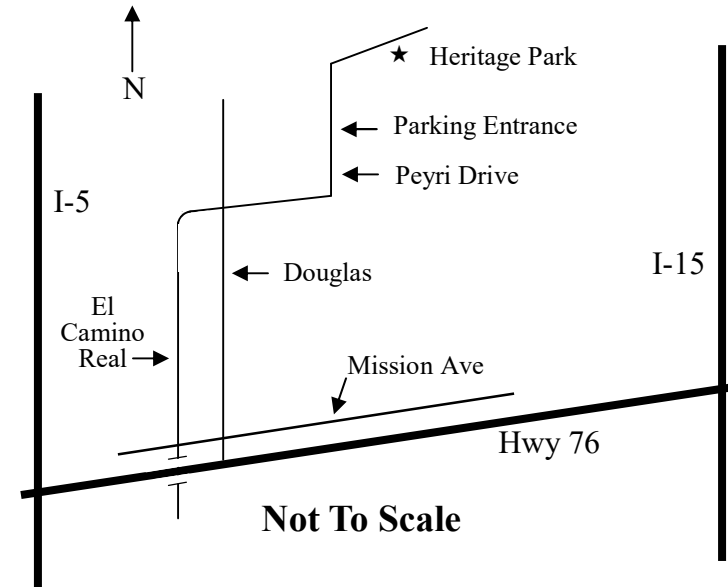

Model Train Swap Meet

October 9, 2021

Swap Meet 8 A.M. to Noon

sponsored by

**North County Model Railroad Society
Oceanside Heritage Park
220 Peyri Dr., Oceanside, 92058**

**NO
ENTRANCE
FEE**

**OFFICIAL
PSR-NMRA
LAYOUT TOUR**

**FREE
PARKING**

**GREAT
DOOR PRIZES**

**OPERATING
LAYOUT
OPEN 10 TO 3**

Make it a Fun Train Day

Find a bargain at the Swap Meet, visit both the original NCMRS layout and the expansion layout, talk trains with friends in peaceful Heritage Park — and it's all FREE.

Cali Food Truck will have food, soda and coffee for sale starting at 8 am, or bring your own picnic food and refreshments.

Heritage Park
220 Peyri Drive, Oceanside CA 92058
Home of
NORTH COUNTY MODEL RAILROAD SOCIETY

Swap Meet Vendor Information

A fee of $10 will be charged to all vendors. Vendors may bring their own table(s) at no additional charge. Six-foot tables are available at $5 each. Availability is limited so reserve tables early. Vendor set-up will begin at 7:30 A.M. The Swap Meet will be conducted from 8 A.M. to Noon. To register as a vendor, or to reserve a table, contact Rich Llewellyn at swapinfo@ncmrs.org.